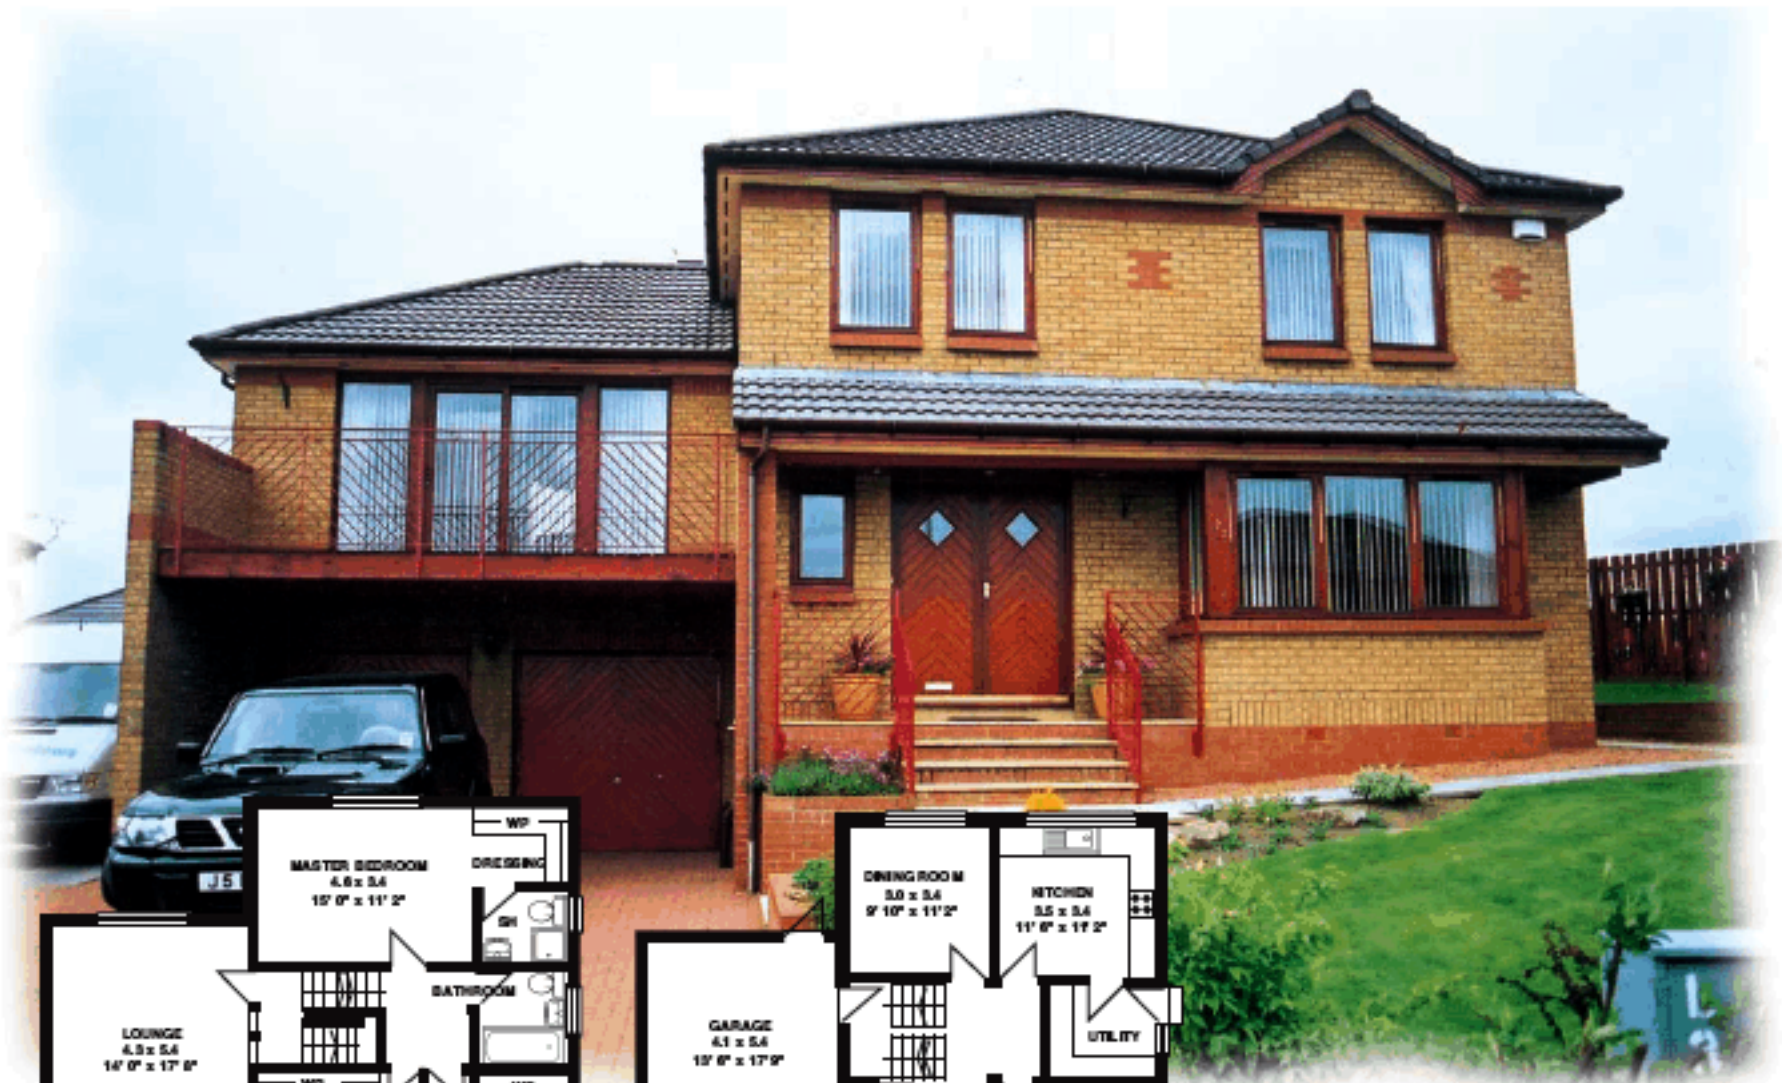

BONNINGTON PARK

FRONTAGE 11.60 (38' 1")
AREA 140 sq m (1506 sq ft) Excluding Garage
WITH PATIO AND VERANDA