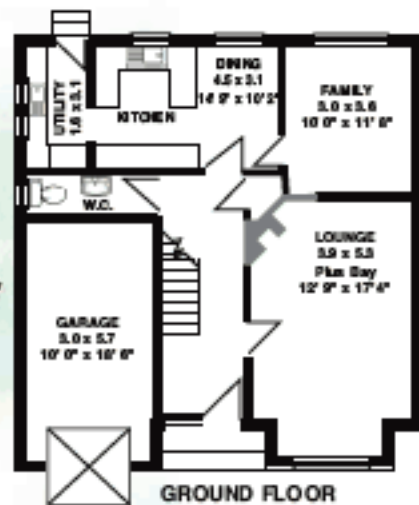

# CLYDESDALE PARK

**FRONTAGE 9.85 m (32' 8")**  
**AREA 144.7 sq m (1557 sq ft) Excluding Garage**