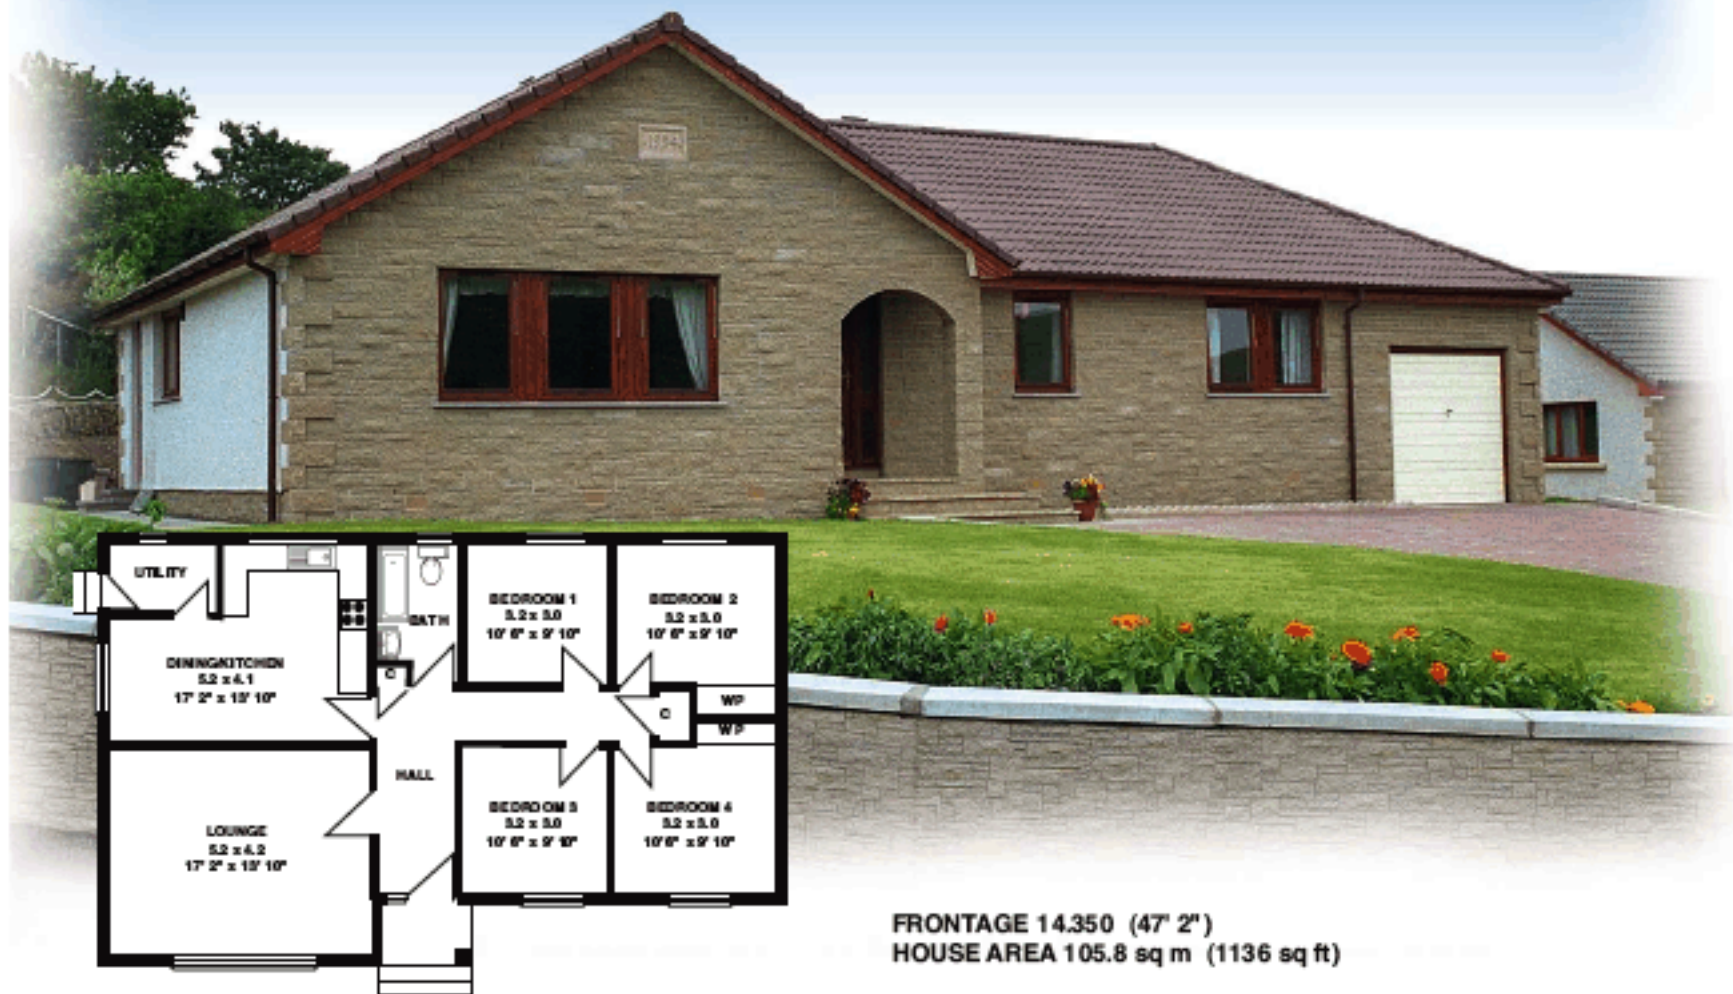

FOREST PARK

FRONTAGE 14.350 (47' 2")
HOUSE AREA 105.8 sq m (1136 sq ft)