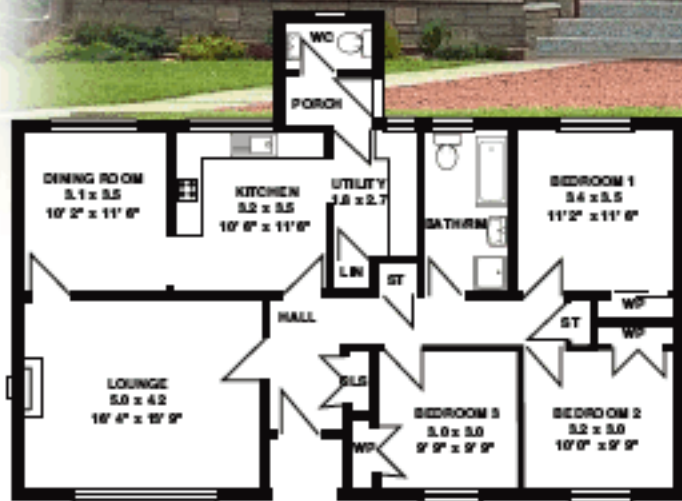

HYNDFORD PARK

FRONTAGE 14.350 (47' 6")
AREA 107.64 sq m (1158 sq ft) Porch Excluded