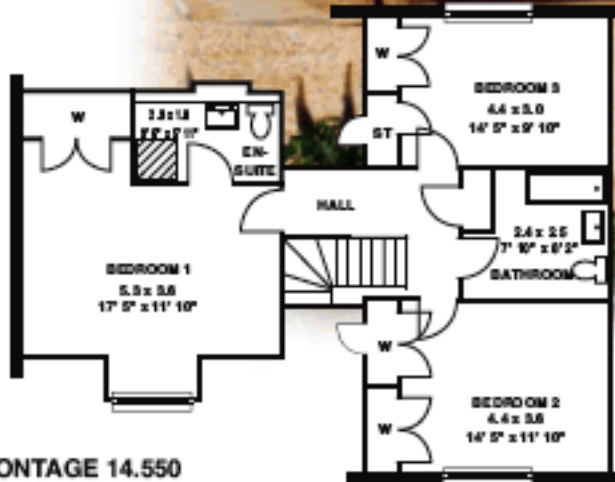

SOLWAY PARK

FRONTAGE 14.550
FLOOR AREA 172.5 sq m
(1899 sq ft) Excluding Garage