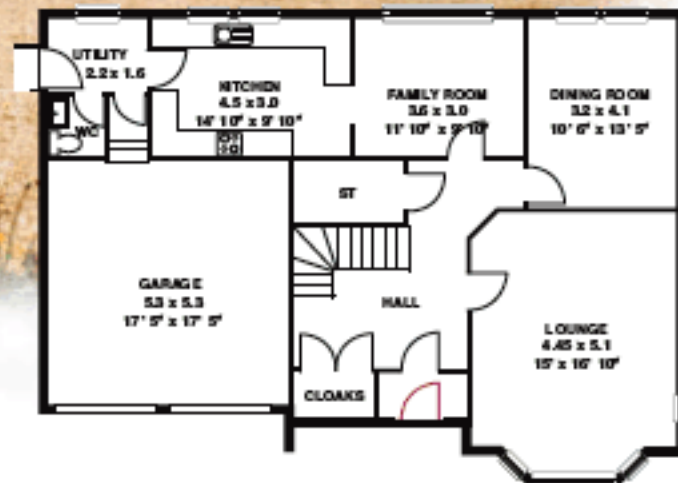

SOLWAY PARK

FRONTAGE 14.550
FLOOR AREA 172.5 sq m
(1899 sq ft) Excluding Garage