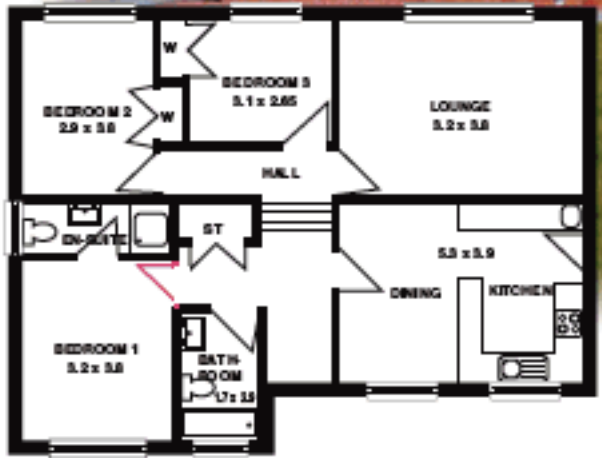

WALLACE PARK

FRONTAGE 12.550 (41' 2")
FLOOR AREA 99.6 sq m (1058 sq ft)